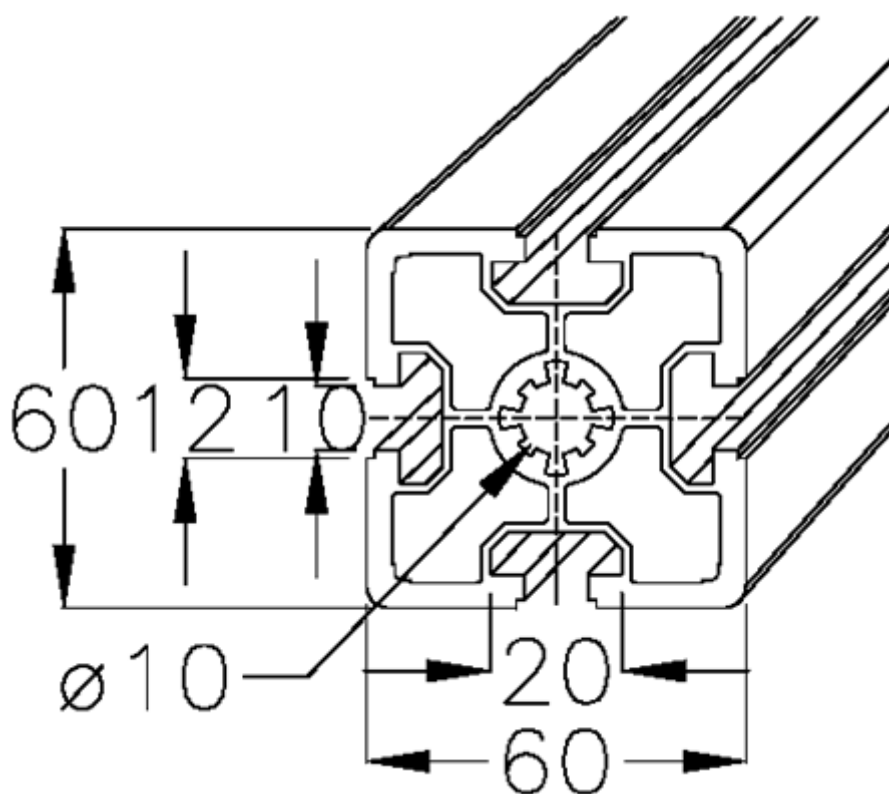

# Data Sheet

Article number: 05803260605600

Description: Hepco MCS Profile 60x60  
0-132-6060 length 5600mm

## Measures

Length mm = 5600

Weight (kg) = 20.72